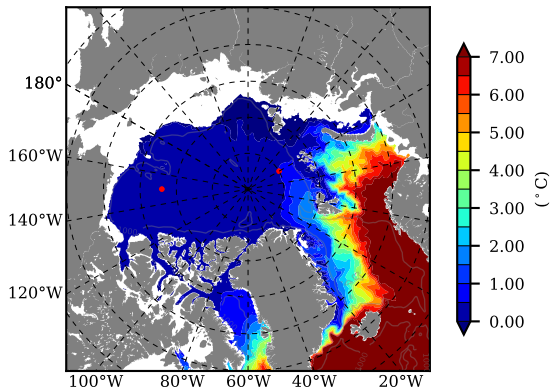

BCTGE28SSAFCM85 AW Max Temp over 2065

AW Max Temp from PHC 3.0

BCTGE28SSAFCM85 AW Max Temp depth

AW Max Temp depth from PHC 3.0