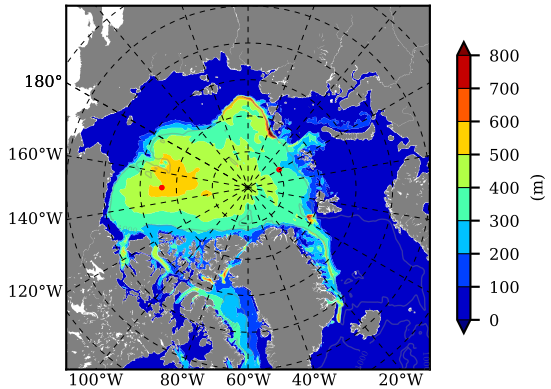

BCTGE28SSAFCM85 AW Max Temp over 2065

AW Max Temp from PHC 3.0

BCTGE28SSAFCM85 AW Max Temp depth

AW Max Temp depth from PHC 3.0