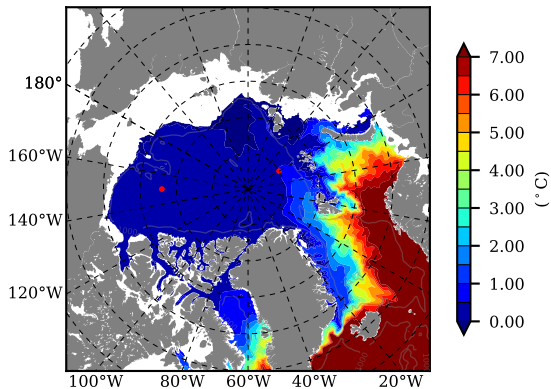

BCTGE28SSAFM85 AW Max Temp over  
2066

AW Max Temp from  
PHC 3.0

BCTGE28SSAFM85 AW Max Temp depth

AW Max Temp depth from  
PHC 3.0