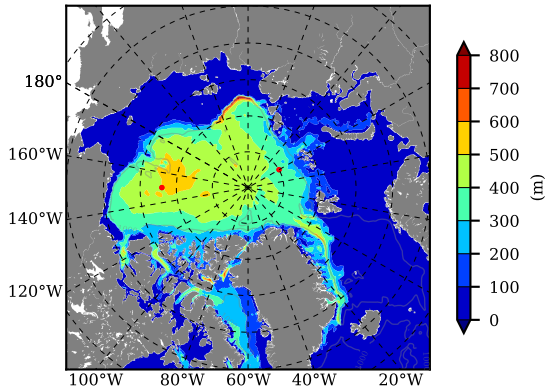

BCTGE28SSAFM85 AW Max Temp over  
2066

AW Max Temp from  
PHC 3.0

BCTGE28SSAFM85 AW Max Temp depth

AW Max Temp depth from  
PHC 3.0