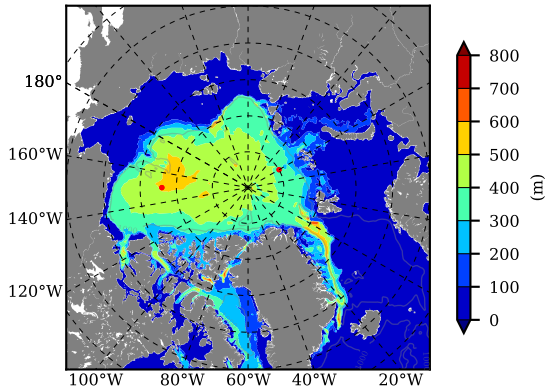

BCTGE28SSAFCM85 AW Max Temp over 2067

AW Max Temp from PHC 3.0

BCTGE28SSAFCM85 AW Max Temp depth

AW Max Temp depth from PHC 3.0