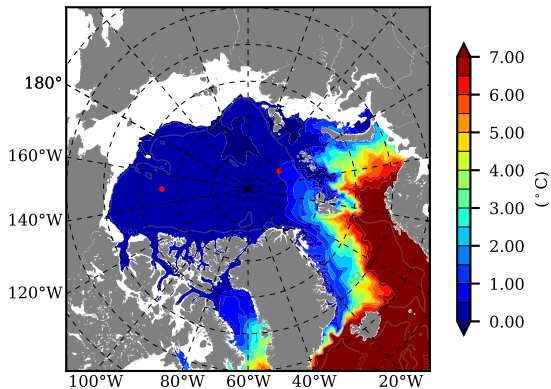

BCTGE28SSAFCM85 AW Max Temp over 2067

AW Max Temp from PHC 3.0

BCTGE28SSAFCM85 AW Max Temp depth

AW Max Temp depth from PHC 3.0