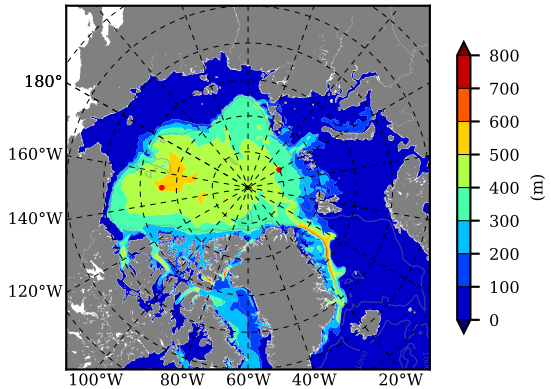

BCTGE28SSAFM85 AW Max Temp over
2068

AW Max Temp from
PHC 3.0

BCTGE28SSAFM85 AW Max Temp depth

AW Max Temp depth from
PHC 3.0