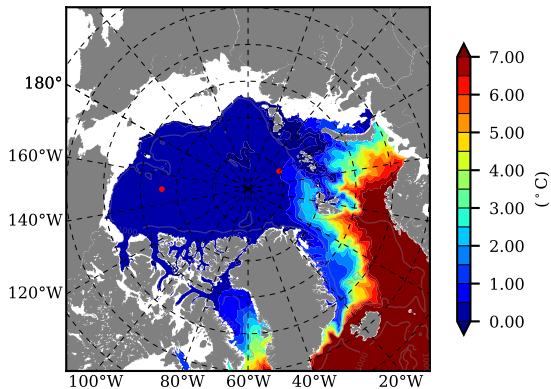

BCTGE28SSAFM85 AW Max Temp over
2068

AW Max Temp from
PHC 3.0

BCTGE28SSAFM85 AW Max Temp depth

AW Max Temp depth from
PHC 3.0