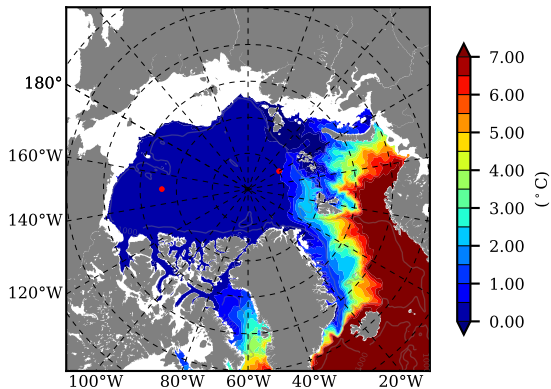

BCTGE28SSAFM85 AW Max Temp over
2069

AW Max Temp from
PHC 3.0

BCTGE28SSAFM85 AW Max Temp depth

AW Max Temp depth from
PHC 3.0