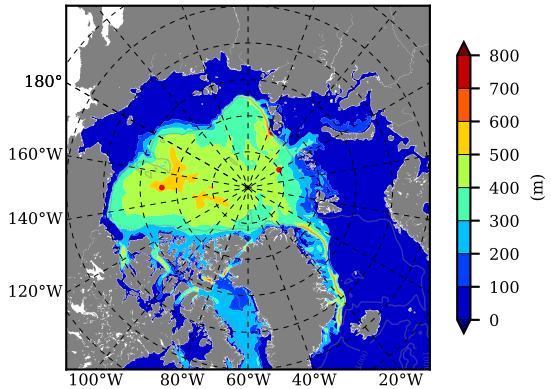

BCTGE28SSAFM85 AW Max Temp over
2069

AW Max Temp from
PHC 3.0

BCTGE28SSAFM85 AW Max Temp depth

AW Max Temp depth from
PHC 3.0