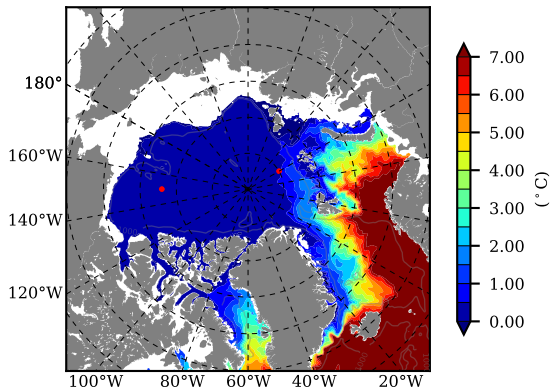

BCTGE28SSAFM85 AW Max Temp over
2070

AW Max Temp from
PHC 3.0

BCTGE28SSAFM85 AW Max Temp depth

AW Max Temp depth from
PHC 3.0