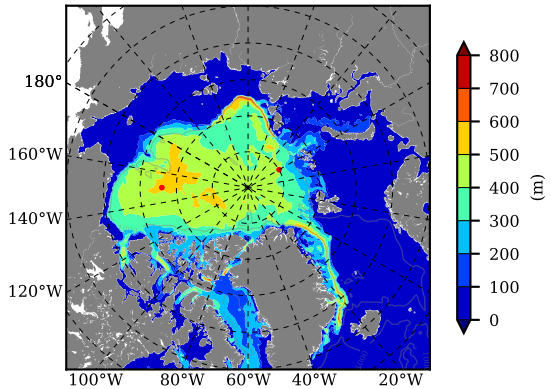

BCTGE28SSAFM85 AW Max Temp over
2070

AW Max Temp from
PHC 3.0

BCTGE28SSAFM85 AW Max Temp depth

AW Max Temp depth from
PHC 3.0