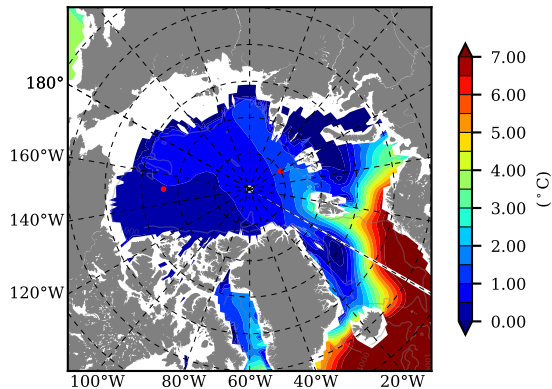

BCTGE28SSAFM85 AW Max Temp over
2070

AW Max Temp from
PHC 3.0

BCTGE28SSAFM85 AW Max Temp depth

AW Max Temp depth from
PHC 3.0