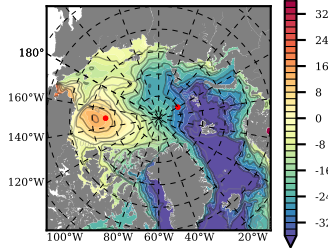

BCTGE28SSAFCM85 mean FWC (m) over 2041

Mean FWC (m) from BG Obs Sys. (Proshutinsky et al. GRL2018) over year 2003-2017

Mean FWC (m) from Init State

BCTGE28SSAFCM85 mean SSH anomaly

Mean DOT from Armitage et al. 2017 2003-2014