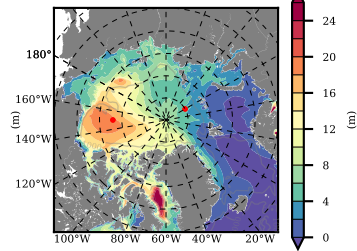

BCTGE28SSAFCM85 mean FWC (m) over 2041

Mean FWC (m) from BG Obs Sys. (Proshutinsky et al. GRL2018) over year 2003-2017

Mean FWC (m) from Init State

BCTGE28SSAFCM85 mean SSH anomaly

Mean DOT from Armitage et al. 2017 2003-2014