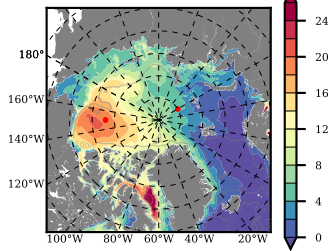

BCTGE28SSAFCM85 mean FWC (m) over 2041

Mean FWC (m) from BG Obs Sys. (Proshutinsky et al. GRL2018) over year 2003-2017

Mean FWC (m) from Init State

BCTGE28SSAFCM85 mean SSH anomaly

Mean DOT from Armitage et al. 2017 2003-2014