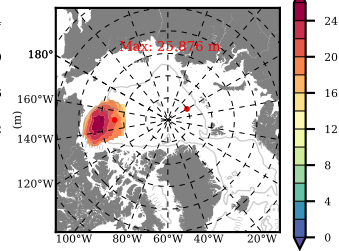

BCTGE28SSAFCM85 mean FWC (m) over 2041

Mean FWC (m) from BG Obs Sys. (Proshutinsky et al. GRL2018) over year 2003-2017

Mean FWC (m) from Init State

BCTGE28SSAFCM85 mean SSH anomaly

Mean DOT from Armitage et al. 2017 2003-2014