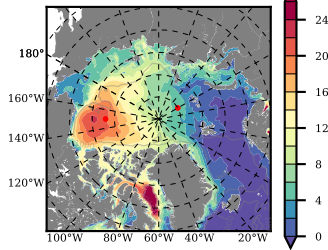

BCTGE28SSAFCM85 mean FWC (m) over 2042

Mean FWC (m) from BG Obs Sys. (Proshutinsky et al. GRL2018) over year 2003-2017

Mean FWC (m) from Init State

BCTGE28SSAFCM85 mean SSH anomaly

Mean DOT from Armitage et al. 2017 2003-2014