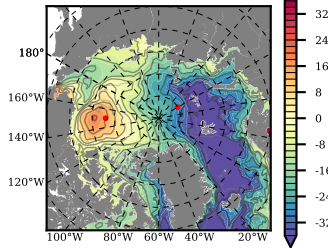

BCTGE28SSAFCM85 mean FWC (m) over 2042

Mean FWC (m) from BG Obs Sys. (Proshutinsky et al. GRL2018) over year 2003-2017

Mean FWC (m) from Init State

BCTGE28SSAFCM85 mean SSH anomaly

Mean DOT from Armitage et al. 2017 2003-2014