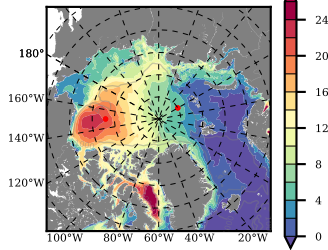

BCTGE28SSAFCM85 mean FWC (m) over 2043

Mean FWC (m) from BG Obs Sys. (Proshutinsky et al. GRL2018) over year 2003-2017

Mean FWC (m) from Init State

BCTGE28SSAFCM85 mean SSH anomaly

Mean DOT from Armitage et al. 2017 2003-2014