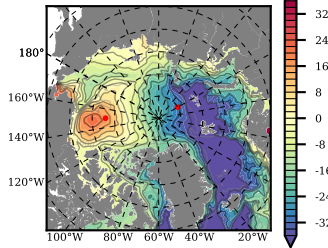

BCTGE28SSAFCM85 mean FWC (m) over 2043

Mean FWC (m) from BG Obs Sys. (Proshutinsky et al. GRL2018) over year 2003-2017

Mean FWC (m) from Init State

BCTGE28SSAFCM85 mean SSH anomaly

Mean DOT from Armitage et al. 2017 2003-2014