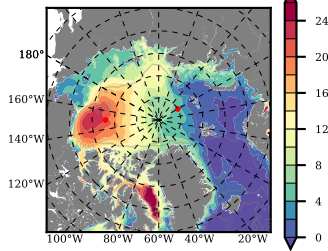

BCTGE28SSAFCM85 mean FWC (m) over 2044

Mean FWC (m) from BG Obs Sys. (Proshutinsky et al. GRL2018) over year 2003-2017

Mean FWC (m) from Init State

BCTGE28SSAFCM85 mean SSH anomaly

Mean DOT from Armitage et al. 2017 2003-2014