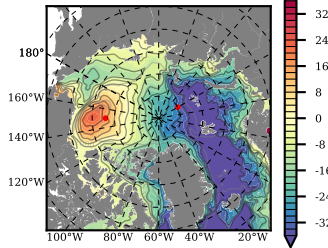

BCTGE28SSAFCM85 mean FWC (m) over 2044

Mean FWC (m) from BG Obs Sys. (Proshutinsky et al. GRL2018) over year 2003-2017

Mean FWC (m) from Init State

BCTGE28SSAFCM85 mean SSH anomaly

Mean DOT from Armitage et al. 2017 2003-2014