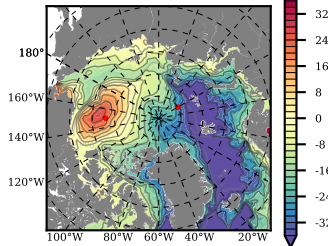

BCTGE28SSAFCM85 mean FWC (m) over 2045

Mean FWC (m) from BG Obs Sys. (Proshutinsky et al. GRL2018) over year 2003-2017

Mean FWC (m) from Init State

BCTGE28SSAFCM85 mean SSH anomaly

Mean DOT from Armitage et al. 2017 2003-2014