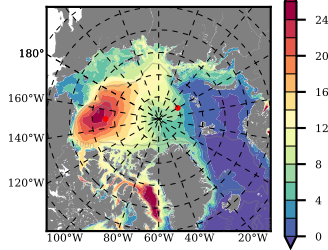

BCTGE28SSAFCM85 mean FWC (m) over 2045

Mean FWC (m) from BG Obs Sys. (Proshutinsky et al. GRL2018) over year 2003-2017

Mean FWC (m) from Init State

BCTGE28SSAFCM85 mean SSH anomaly

Mean DOT from Armitage et al. 2017 2003-2014