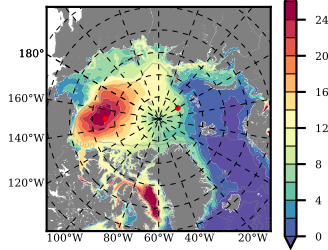

BCTGE28SSAFCM85 mean FWC (m) over 2046

Mean FWC (m) from BG Obs Sys. (Proshutinsky et al. GRL2018) over year 2003-2017

Mean FWC (m) from Init State

BCTGE28SSAFCM85 mean SSH anomaly

Mean DOT from Armitage et al. 2017 2003-2014