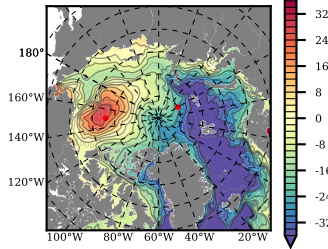

BCTGE28SSAFCM85 mean FWC (m) over 2046

Mean FWC (m) from BG Obs Sys. (Proshutinsky et al. GRL2018) over year 2003-2017

Mean FWC (m) from Init State

BCTGE28SSAFCM85 mean SSH anomaly

Mean DOT from Armitage et al. 2017 2003-2014