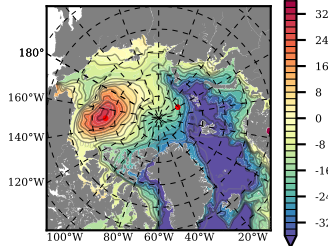

BCTGE28SSAFCM85 mean FWC (m) over 2047

Mean FWC (m) from BG Obs Sys. (Proshutinsky et al. GRL2018) over year 2003-2017

Mean FWC (m) from Init State

BCTGE28SSAFCM85 mean SSH anomaly

Mean DOT from Armitage et al. 2017 2003-2014