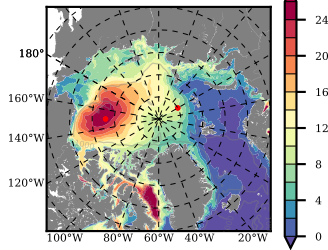

BCTGE28SSAFCM85 mean FWC (m) over 2047

Mean FWC (m) from BG Obs Sys. (Proshutinsky et al. GRL2018) over year 2003-2017

Mean FWC (m) from Init State

BCTGE28SSAFCM85 mean SSH anomaly

Mean DOT from Armitage et al. 2017 2003-2014