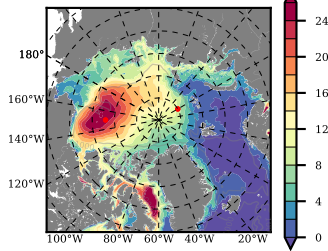

BCTGE28SSAFCM85 mean FWC (m) over 2048

Mean FWC (m) from BG Obs Sys. (Proshutinsky et al. GRL2018) over year 2003-2017

Mean FWC (m) from Init State

BCTGE28SSAFCM85 mean SSH anomaly

Mean DOT from Armitage et al. 2017 2003-2014