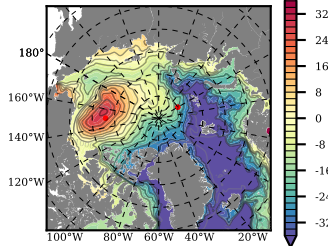

BCTGE28SSAFCM85 mean FWC (m) over 2048

Mean FWC (m) from BG Obs Sys. (Proshutinsky et al. GRL2018) over year 2003-2017

Mean FWC (m) from Init State

BCTGE28SSAFCM85 mean SSH anomaly

Mean DOT from Armitage et al. 2017 2003-2014