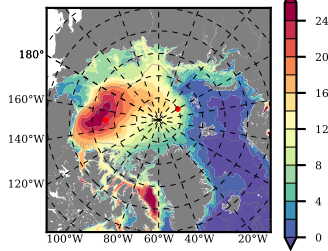

BCTGE28SSAFCM85 mean FWC (m) over 2049

Mean FWC (m) from BG Obs Sys. (Proshutinsky et al. GRL2018) over year 2003-2017

Mean FWC (m) from Init State

BCTGE28SSAFCM85 mean SSH anomaly

Mean DOT from Armitage et al. 2017 2003-2014