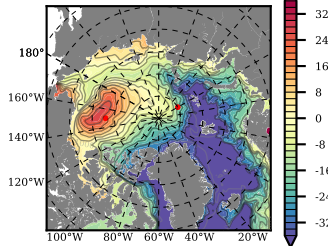

BCTGE28SSAFCM85 mean FWC (m) over 2049

Mean FWC (m) from BG Obs Sys. (Proshutinsky et al. GRL2018) over year 2003-2017

Mean FWC (m) from Init State

BCTGE28SSAFCM85 mean SSH anomaly

Mean DOT from Armitage et al. 2017 2003-2014