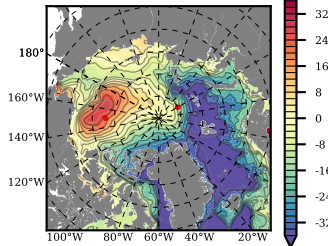

BCTGE28SSAFCM85 mean FWC (m) over 2050

Mean FWC (m) from BG Obs Sys. (Proshutinsky et al. GRL2018) over year 2003-2017

Mean FWC (m) from Init State

BCTGE28SSAFCM85 mean SSH anomaly

Mean DOT from Armitage et al. 2017 2003-2014