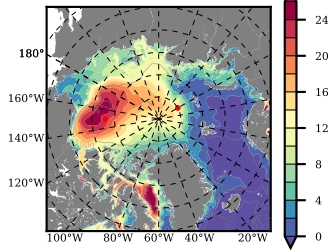

BCTGE28SSAFCM85 mean FWC (m) over 2050

Mean FWC (m) from BG Obs Sys. (Proshutinsky et al. GRL2018) over year 2003-2017

Mean FWC (m) from Init State

BCTGE28SSAFCM85 mean SSH anomaly

Mean DOT from Armitage et al. 2017 2003-2014