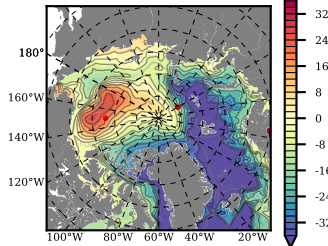

BCTGE28SSAFCM85 mean FWC (m) over 2051

Mean FWC (m) from BG Obs Sys. (Proshutinsky et al. GRL2018) over year 2003-2017

Mean FWC (m) from Init State

BCTGE28SSAFCM85 mean SSH anomaly

Mean DOT from Armitage et al. 2017 2003-2014