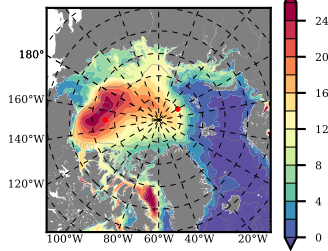

BCTGE28SSAFCM85 mean FWC (m) over 2051

Mean FWC (m) from BG Obs Sys. (Proshutinsky et al. GRL2018) over year 2003-2017

Mean FWC (m) from Init State

BCTGE28SSAFCM85 mean SSH anomaly

Mean DOT from Armitage et al. 2017 2003-2014