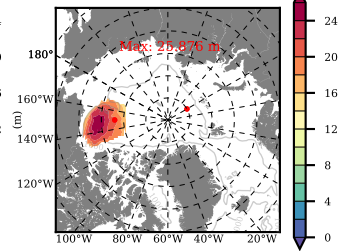

BCTGE28SSAFCM85 mean FWC (m) over 2051

Mean FWC (m) from BG Obs Sys. (Proshutinsky et al. GRL2018) over year 2003-2017

Mean FWC (m) from Init State

BCTGE28SSAFCM85 mean SSH anomaly

Mean DOT from Armitage et al. 2017 2003-2014