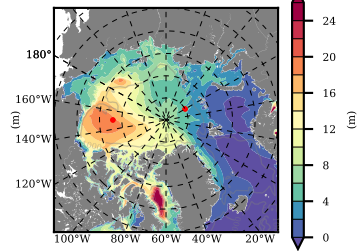

BCTGE28SSAFCM85 mean FWC (m) over 2051

Mean FWC (m) from BG Obs Sys. (Proshutinsky et al. GRL2018) over year 2003-2017

Mean FWC (m) from Init State

BCTGE28SSAFCM85 mean SSH anomaly

Mean DOT from Armitage et al. 2017 2003-2014