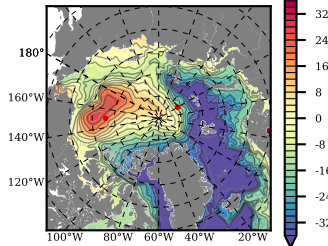

BCTGE28SSAFCM85 mean FWC (m) over 2052

Mean FWC (m) from BG Obs Sys. (Proshutinsky et al. GRL2018) over year 2003-2017

Mean FWC (m) from Init State

BCTGE28SSAFCM85 mean SSH anomaly

Mean DOT from Armitage et al. 2017 2003-2014