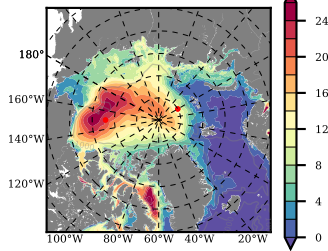

BCTGE28SSAFCM85 mean FWC (m) over 2052

Mean FWC (m) from BG Obs Sys. (Proshutinsky et al. GRL2018) over year 2003-2017

Mean FWC (m) from Init State

BCTGE28SSAFCM85 mean SSH anomaly

Mean DOT from Armitage et al. 2017 2003-2014