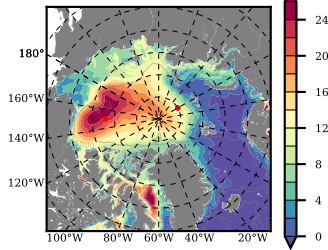

BCTGE28SSAFCM85 mean FWC (m) over 2053

Mean FWC (m) from BG Obs Sys. (Proshutinsky et al. GRL2018) over year 2003-2017

Mean FWC (m) from Init State

BCTGE28SSAFCM85 mean SSH anomaly

Mean DOT from Armitage et al. 2017 2003-2014