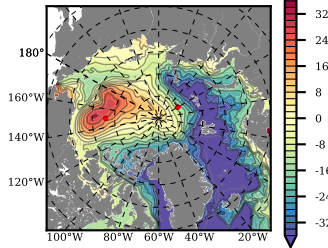

BCTGE28SSAFCM85 mean FWC (m) over 2053

Mean FWC (m) from BG Obs Sys. (Proshutinsky et al. GRL2018) over year 2003-2017

Mean FWC (m) from Init State

BCTGE28SSAFCM85 mean SSH anomaly

Mean DOT from Armitage et al. 2017 2003-2014