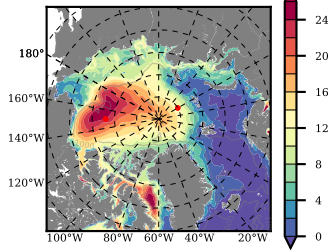

BCTGE28SSAFCM85 mean FWC (m) over 2054

Mean FWC (m) from BG Obs Sys. (Proshutinsky et al. GRL2018) over year 2003-2017

Mean FWC (m) from Init State

BCTGE28SSAFCM85 mean SSH anomaly

Mean DOT from Armitage et al. 2017 2003-2014