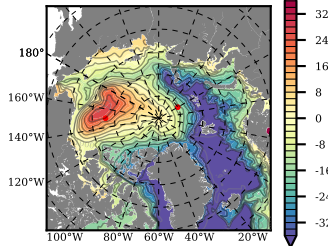

BCTGE28SSAFCM85 mean FWC (m) over 2054

Mean FWC (m) from BG Obs Sys. (Proshutinsky et al. GRL2018) over year 2003-2017

Mean FWC (m) from Init State

BCTGE28SSAFCM85 mean SSH anomaly

Mean DOT from Armitage et al. 2017 2003-2014