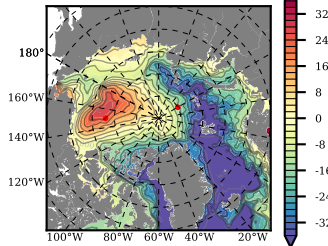

BCTGE28SSAFCM85 mean FWC (m) over 2055

Mean FWC (m) from BG Obs Sys. (Proshutinsky et al. GRL2018) over year 2003-2017

Mean FWC (m) from Init State

BCTGE28SSAFCM85 mean SSH anomaly

Mean DOT from Armitage et al. 2017 2003-2014