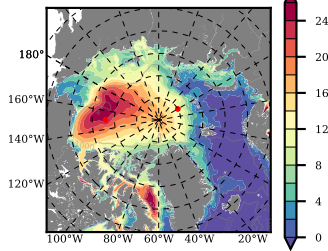

BCTGE28SSAFCM85 mean FWC (m) over 2055

Mean FWC (m) from BG Obs Sys. (Proshutinsky et al. GRL2018) over year 2003-2017

Mean FWC (m) from Init State

BCTGE28SSAFCM85 mean SSH anomaly

Mean DOT from Armitage et al. 2017 2003-2014