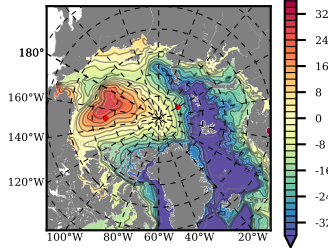

BCTGE28SSAFCM85 mean FWC (m) over 2056

Mean FWC (m) from BG Obs Sys. (Proshutinsky et al. GRL2018) over year 2003-2017

Mean FWC (m) from Init State

BCTGE28SSAFCM85 mean SSH anomaly

Mean DOT from Armitage et al. 2017 2003-2014