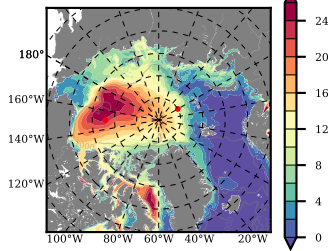

BCTGE28SSAFCM85 mean FWC (m) over 2056

Mean FWC (m) from BG Obs Sys. (Proshutinsky et al. GRL2018) over year 2003-2017

Mean FWC (m) from Init State

BCTGE28SSAFCM85 mean SSH anomaly

Mean DOT from Armitage et al. 2017 2003-2014