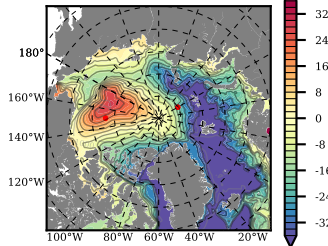

BCTGE28SSAFCM85 mean FWC (m) over 2057

Mean FWC (m) from BG Obs Sys. (Proshutinsky et al. GRL2018) over year 2003-2017

Mean FWC (m) from Init State

BCTGE28SSAFCM85 mean SSH anomaly

Mean DOT from Armitage et al. 2017 2003-2014