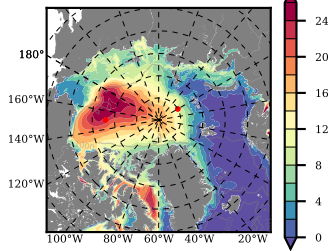

BCTGE28SSAFCM85 mean FWC (m) over 2057

Mean FWC (m) from BG Obs Sys. (Proshutinsky et al. GRL2018) over year 2003-2017

Mean FWC (m) from Init State

BCTGE28SSAFCM85 mean SSH anomaly

Mean DOT from Armitage et al. 2017 2003-2014