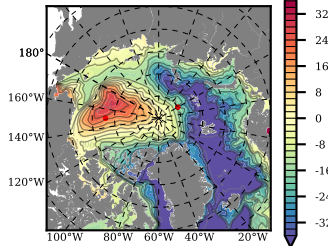

BCTGE28SSAFCM85 mean FWC (m) over 2058

Mean FWC (m) from BG Obs Sys. (Proshutinsky et al. GRL2018) over year 2003-2017

Mean FWC (m) from Init State

BCTGE28SSAFCM85 mean SSH anomaly

Mean DOT from Armitage et al. 2017 2003-2014