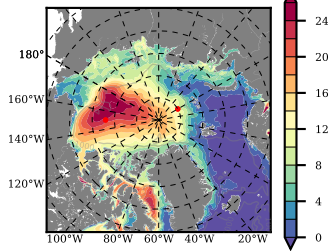

BCTGE28SSAFCM85 mean FWC (m) over 2058

Mean FWC (m) from BG Obs Sys. (Proshutinsky et al. GRL2018) over year 2003-2017

Mean FWC (m) from Init State

BCTGE28SSAFCM85 mean SSH anomaly

Mean DOT from Armitage et al. 2017 2003-2014