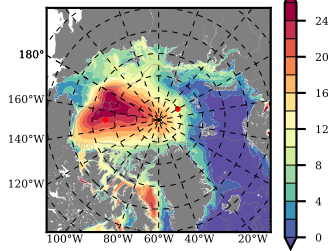

BCTGE28SSAFCM85 mean FWC (m) over 2059

Mean FWC (m) from BG Obs Sys. (Proshutinsky et al. GRL2018) over year 2003-2017

Mean FWC (m) from Init State

BCTGE28SSAFCM85 mean SSH anomaly

Mean DOT from Armitage et al. 2017 2003-2014