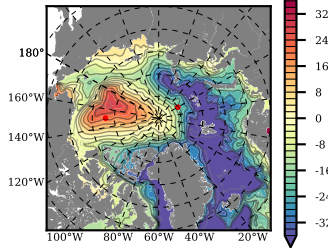

BCTGE28SSAFCM85 mean FWC (m) over 2059

Mean FWC (m) from BG Obs Sys. (Proshutinsky et al. GRL2018) over year 2003-2017

Mean FWC (m) from Init State

BCTGE28SSAFCM85 mean SSH anomaly

Mean DOT from Armitage et al. 2017 2003-2014