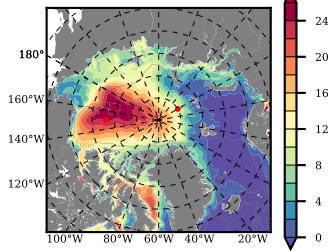

BCTGE28SSAFCM85 mean FWC (m) over 2060

Mean FWC (m) from BG Obs Sys. (Proshutinsky et al. GRL2018) over year 2003-2017

Mean FWC (m) from Init State

BCTGE28SSAFCM85 mean SSH anomaly

Mean DOT from Armitage et al. 2017 2003-2014