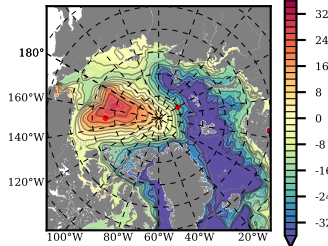

BCTGE28SSAFCM85 mean FWC (m) over 2060

Mean FWC (m) from BG Obs Sys. (Proshutinsky et al. GRL2018) over year 2003-2017

Mean FWC (m) from Init State

BCTGE28SSAFCM85 mean SSH anomaly

Mean DOT from Armitage et al. 2017 2003-2014