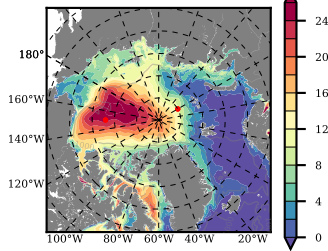

BCTGE28SSAFCM85 mean FWC (m) over 2061

Mean FWC (m) from BG Obs Sys. (Proshutinsky et al. GRL2018) over year 2003-2017

Mean FWC (m) from Init State

BCTGE28SSAFCM85 mean SSH anomaly

Mean DOT from Armitage et al. 2017 2003-2014