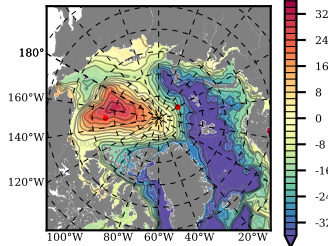

BCTGE28SSAFCM85 mean FWC (m) over 2061

Mean FWC (m) from BG Obs Sys. (Proshutinsky et al. GRL2018) over year 2003-2017

Mean FWC (m) from Init State

BCTGE28SSAFCM85 mean SSH anomaly

Mean DOT from Armitage et al. 2017 2003-2014