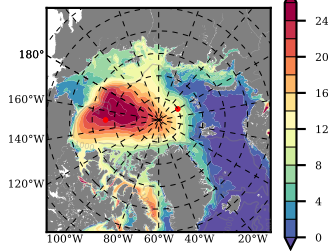

BCTGE28SSAFCM85 mean FWC (m) over 2062

Mean FWC (m) from BG Obs Sys. (Proshutinsky et al. GRL2018) over year 2003-2017

Mean FWC (m) from Init State

BCTGE28SSAFCM85 mean SSH anomaly

Mean DOT from Armitage et al. 2017 2003-2014