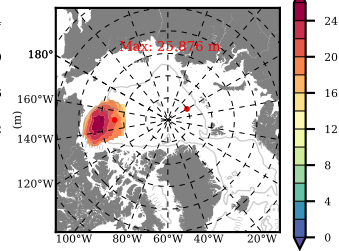

BCTGE28SSAFCM85 mean FWC (m) over 2062

Mean FWC (m) from BG Obs Sys. (Proshutinsky et al. GRL2018) over year 2003-2017

Mean FWC (m) from Init State

BCTGE28SSAFCM85 mean SSH anomaly

Mean DOT from Armitage et al. 2017 2003-2014