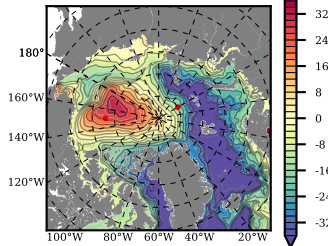

BCTGE28SSAFCM85 mean FWC (m) over 2062

Mean FWC (m) from BG Obs Sys. (Proshutinsky et al. GRL2018) over year 2003-2017

Mean FWC (m) from Init State

BCTGE28SSAFCM85 mean SSH anomaly

Mean DOT from Armitage et al. 2017 2003-2014