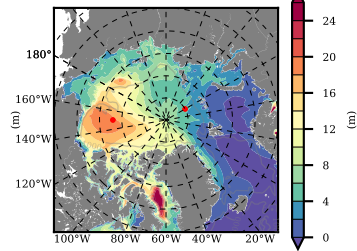

BCTGE28SSAFCM85 mean FWC (m) over 2062

Mean FWC (m) from BG Obs Sys. (Proshutinsky et al. GRL2018) over year 2003-2017

Mean FWC (m) from Init State

BCTGE28SSAFCM85 mean SSH anomaly

Mean DOT from Armitage et al. 2017 2003-2014