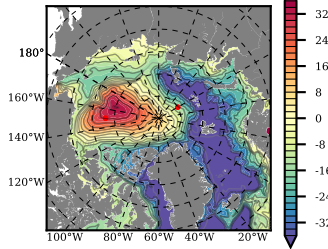

BCTGE28SSAFCM85 mean FWC (m) over 2063

Mean FWC (m) from BG Obs Sys. (Proshutinsky et al. GRL2018) over year 2003-2017

Mean FWC (m) from Init State

BCTGE28SSAFCM85 mean SSH anomaly

Mean DOT from Armitage et al. 2017 2003-2014