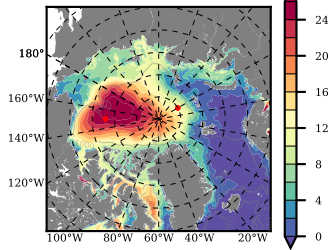

BCTGE28SSAFCM85 mean FWC (m) over 2063

Mean FWC (m) from BG Obs Sys. (Proshutinsky et al. GRL2018) over year 2003-2017

Mean FWC (m) from Init State

BCTGE28SSAFCM85 mean SSH anomaly

Mean DOT from Armitage et al. 2017 2003-2014