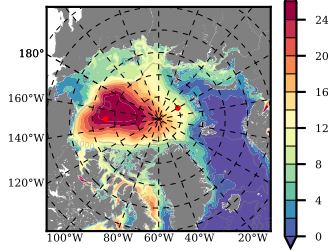

BCTGE28SSAFCM85 mean FWC (m) over 2064

Mean FWC (m) from BG Obs Sys. (Proshutinsky et al. GRL2018) over year 2003-2017

Mean FWC (m) from Init State

BCTGE28SSAFCM85 mean SSH anomaly

Mean DOT from Armitage et al. 2017 2003-2014