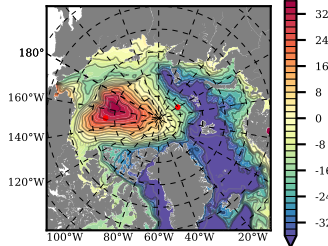

BCTGE28SSAFCM85 mean FWC (m) over 2064

Mean FWC (m) from BG Obs Sys. (Proshutinsky et al. GRL2018) over year 2003-2017

Mean FWC (m) from Init State

BCTGE28SSAFCM85 mean SSH anomaly

Mean DOT from Armitage et al. 2017 2003-2014