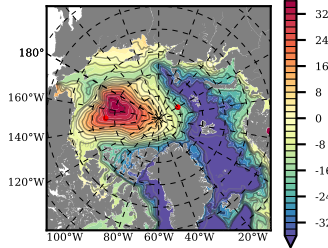

BCTGE28SSAFCM85 mean FWC (m) over 2065

Mean FWC (m) from BG Obs Sys. (Proshutinsky et al. GRL2018) over year 2003-2017

Mean FWC (m) from Init State

BCTGE28SSAFCM85 mean SSH anomaly

Mean DOT from Armitage et al. 2017 2003-2014