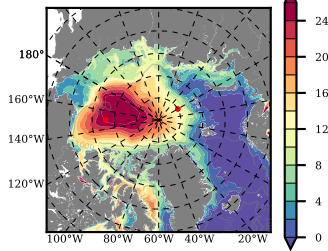

BCTGE28SSAFCM85 mean FWC (m) over 2065

Mean FWC (m) from BG Obs Sys. (Proshutinsky et al. GRL2018) over year 2003-2017

Mean FWC (m) from Init State

BCTGE28SSAFCM85 mean SSH anomaly

Mean DOT from Armitage et al. 2017 2003-2014