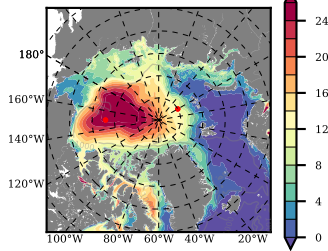

BCTGE28SSAFCM85 mean FWC (m) over 2066

Mean FWC (m) from BG Obs Sys. (Proshutinsky et al. GRL2018) over year 2003-2017

Mean FWC (m) from Init State

BCTGE28SSAFCM85 mean SSH anomaly

Mean DOT from Armitage et al. 2017 2003-2014