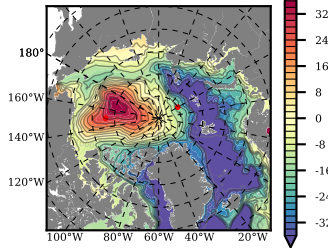

BCTGE28SSAFCM85 mean FWC (m) over 2066

Mean FWC (m) from BG Obs Sys. (Proshutinsky et al. GRL2018) over year 2003-2017

Mean FWC (m) from Init State

BCTGE28SSAFCM85 mean SSH anomaly

Mean DOT from Armitage et al. 2017 2003-2014