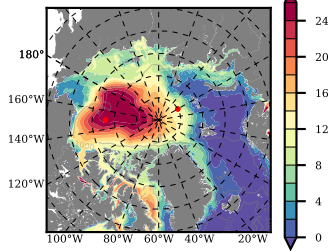

BCTGE28SSAFCM85 mean FWC (m) over 2067

Mean FWC (m) from BG Obs Sys. (Proshutinsky et al. GRL2018) over year 2003-2017

Mean FWC (m) from Init State

BCTGE28SSAFCM85 mean SSH anomaly

Mean DOT from Armitage et al. 2017 2003-2014