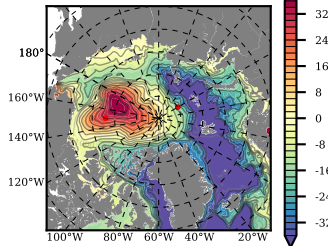

BCTGE28SSAFCM85 mean FWC (m) over 2067

Mean FWC (m) from BG Obs Sys. (Proshutinsky et al. GRL2018) over year 2003-2017

Mean FWC (m) from Init State

BCTGE28SSAFCM85 mean SSH anomaly

Mean DOT from Armitage et al. 2017 2003-2014