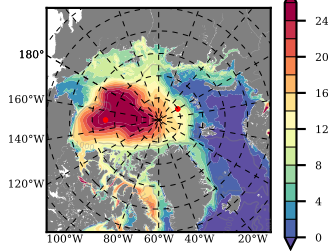

BCTGE28SSAFCM85 mean FWC (m) over 2068

Mean FWC (m) from BG Obs Sys. (Proshutinsky et al. GRL2018) over year 2003-2017

Mean FWC (m) from Init State

BCTGE28SSAFCM85 mean SSH anomaly

Mean DOT from Armitage et al. 2017 2003-2014