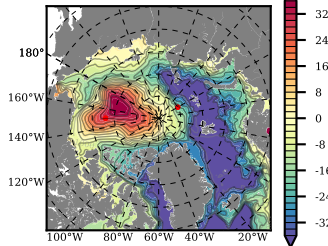

BCTGE28SSAFCM85 mean FWC (m) over 2068

Mean FWC (m) from BG Obs Sys. (Proshutinsky et al. GRL2018) over year 2003-2017

Mean FWC (m) from Init State

BCTGE28SSAFCM85 mean SSH anomaly

Mean DOT from Armitage et al. 2017 2003-2014