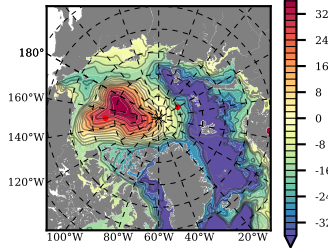

BCTGE28SSAFCM85 mean FWC (m) over 2069

Mean FWC (m) from BG Obs Sys. (Proshutinsky et al. GRL2018) over year 2003-2017

Mean FWC (m) from Init State

BCTGE28SSAFCM85 mean SSH anomaly

Mean DOT from Armitage et al. 2017 2003-2014