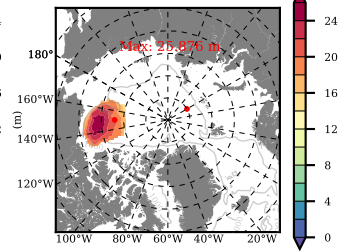

BCTGE28SSAFCM85 mean FWC (m) over 2069

Mean FWC (m) from BG Obs Sys. (Proshutinsky et al. GRL2018) over year 2003-2017

Mean FWC (m) from Init State

BCTGE28SSAFCM85 mean SSH anomaly

Mean DOT from Armitage et al. 2017 2003-2014