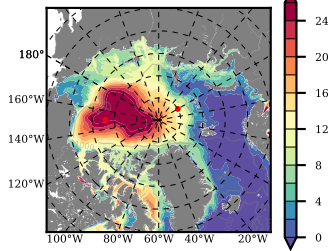

BCTGE28SSAFCM85 mean FWC (m) over 2069

Mean FWC (m) from BG Obs Sys. (Proshutinsky et al. GRL2018) over year 2003-2017

Mean FWC (m) from Init State

BCTGE28SSAFCM85 mean SSH anomaly

Mean DOT from Armitage et al. 2017 2003-2014