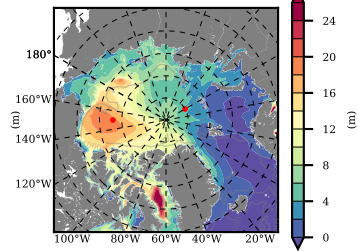

BCTGE28SSAFCM85 mean FWC (m) over 2069

Mean FWC (m) from BG Obs Sys. (Proshutinsky et al. GRL2018) over year 2003-2017

Mean FWC (m) from Init State

BCTGE28SSAFCM85 mean SSH anomaly

Mean DOT from Armitage et al. 2017 2003-2014