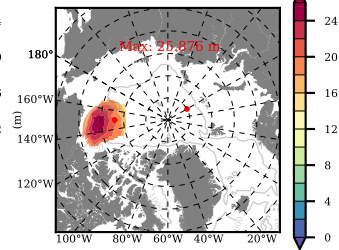

BCTGE28SSAFCM85 mean FWC (m) over 2070

Mean FWC (m) from BG Obs Sys. (Proshutinsky et al. GRL2018) over year 2003-2017

Mean FWC (m) from Init State

BCTGE28SSAFCM85 mean SSH anomaly

Mean DOT from Armitage et al. 2017 2003-2014