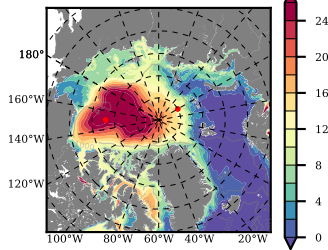

BCTGE28SSAFCM85 mean FWC (m) over 2070

Mean FWC (m) from BG Obs Sys. (Proshutinsky et al. GRL2018) over year 2003-2017

Mean FWC (m) from Init State

BCTGE28SSAFCM85 mean SSH anomaly

Mean DOT from Armitage et al. 2017 2003-2014