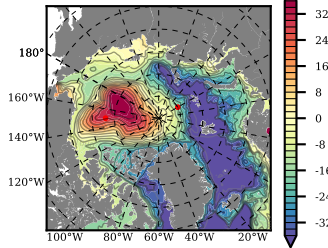

BCTGE28SSAFCM85 mean FWC (m) over 2070

Mean FWC (m) from BG Obs Sys. (Proshutinsky et al. GRL2018) over year 2003-2017

Mean FWC (m) from Init State

BCTGE28SSAFCM85 mean SSH anomaly

Mean DOT from Armitage et al. 2017 2003-2014