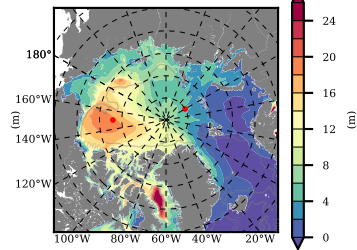

BCTGE28SSAFCM85 mean FWC (m) over 2070

Mean FWC (m) from BG Obs Sys. (Proshutinsky et al. GRL2018) over year 2003-2017

Mean FWC (m) from Init State

BCTGE28SSAFCM85 mean SSH anomaly

Mean DOT from Armitage et al. 2017 2003-2014