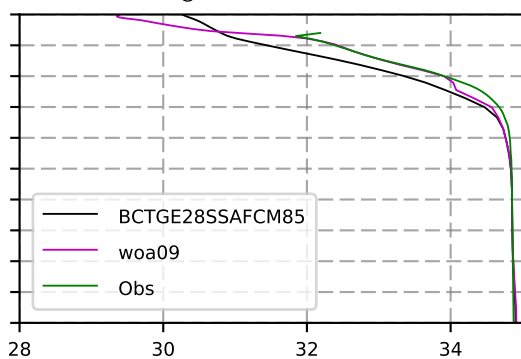

2044 mean temperature
@ moor Arctic B box

2044 mean Salinity
@ moor Arctic B box

@ moor EUR box

@ moor EUR box