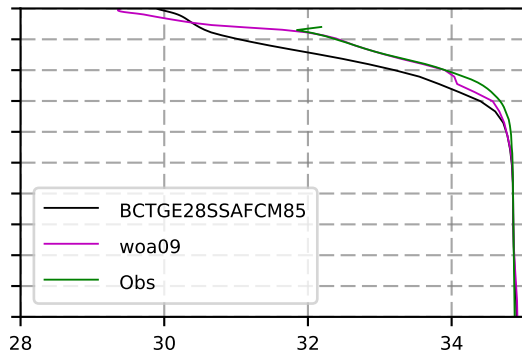

2045 mean temperature
@ moor Arctic B box

2045 mean Salinity
@ moor Arctic B box

@ moor EUR box

@ moor EUR box