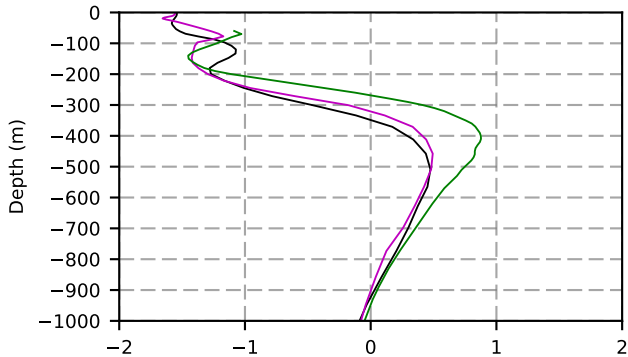

2045 mean temperature
@ moor Arctic B box

2045 mean Salinity
@ moor Arctic B box

@ moor EUR box

@ moor EUR box