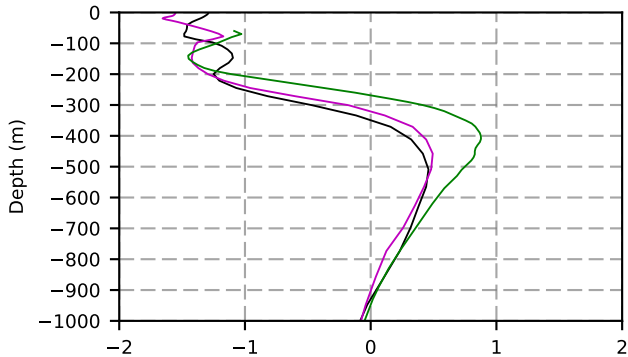

2047 mean temperature
@ moor Arctic B box

2047 mean Salinity
@ moor Arctic B box

@ moor EUR box

@ moor EUR box