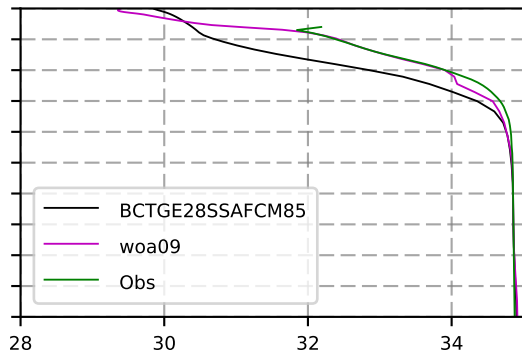

2047 mean temperature
@ moor Arctic B box

2047 mean Salinity
@ moor Arctic B box

@ moor EUR box

@ moor EUR box