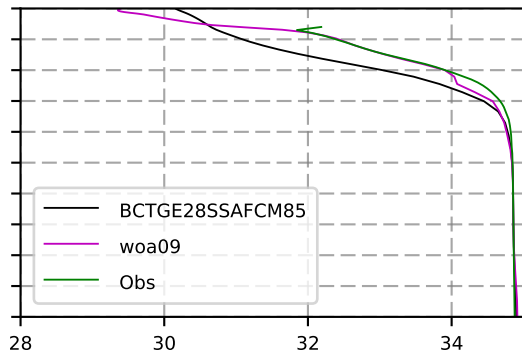

2049 mean temperature  
@ moor Arctic B box

2049 mean Salinity  
@ moor Arctic B box

@ moor EUR box

@ moor EUR box