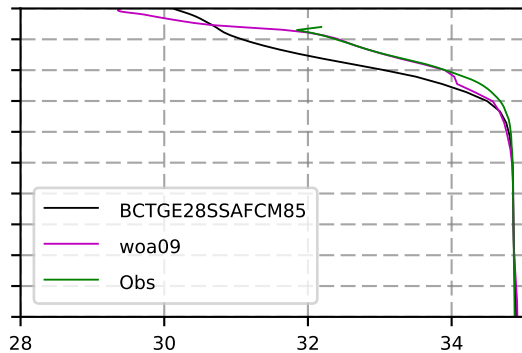

2050 mean temperature  
@ moor Arctic B box

2050 mean Salinity  
@ moor Arctic B box

@ moor EUR box

@ moor EUR box