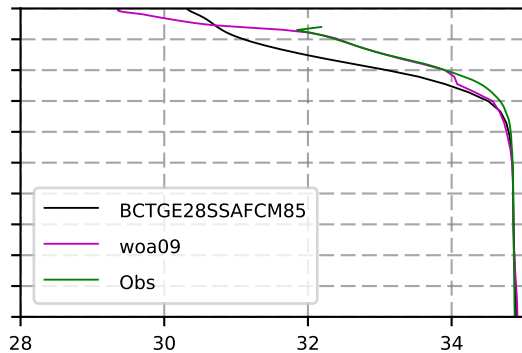

2051 mean temperature
@ moor Arctic B box

2051 mean Salinity
@ moor Arctic B box

@ moor EUR box

@ moor EUR box