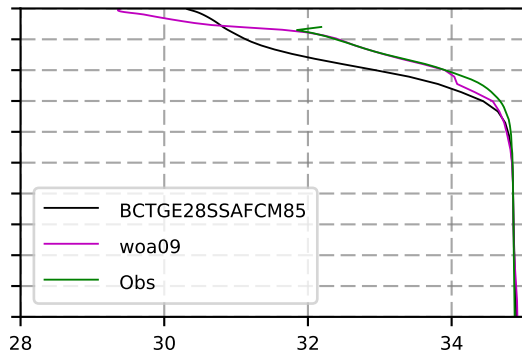

2053 mean temperature
@ moor Arctic B box

2053 mean Salinity
@ moor Arctic B box

@ moor EUR box

@ moor EUR box