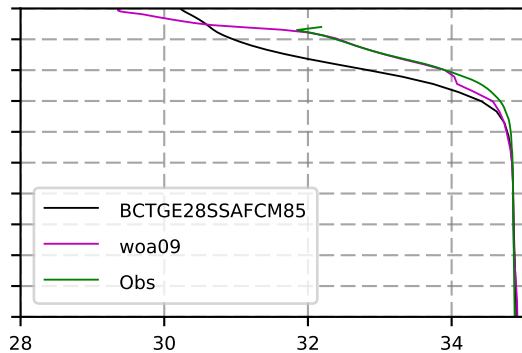

2054 mean temperature  
@ moor Arctic B box

2054 mean Salinity  
@ moor Arctic B box

@ moor EUR box

@ moor EUR box