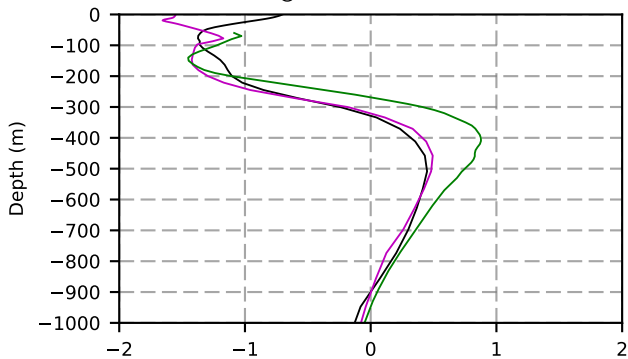

2055 mean temperature
@ moor Arctic B box

2055 mean Salinity
@ moor Arctic B box

@ moor EUR box

@ moor EUR box