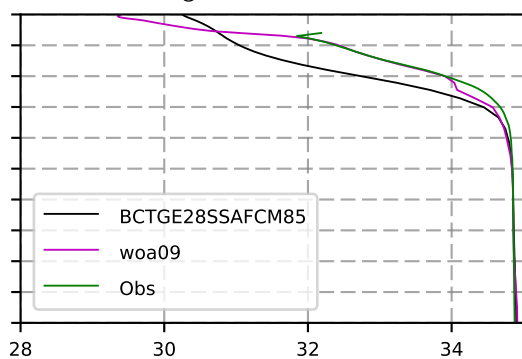

2055 mean temperature
@ moor Arctic B box

2055 mean Salinity
@ moor Arctic B box

@ moor EUR box

@ moor EUR box