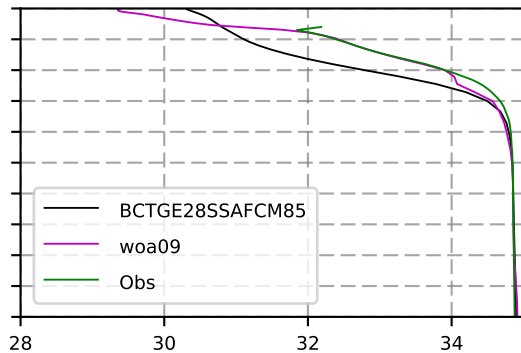

2058 mean temperature  
@ moor Arctic B box

2058 mean Salinity  
@ moor Arctic B box

@ moor EUR box

@ moor EUR box