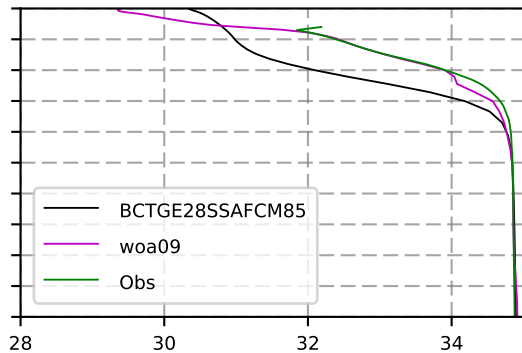

2065 mean temperature
@ moor Arctic B box

2065 mean Salinity
@ moor Arctic B box

@ moor EUR box

@ moor EUR box