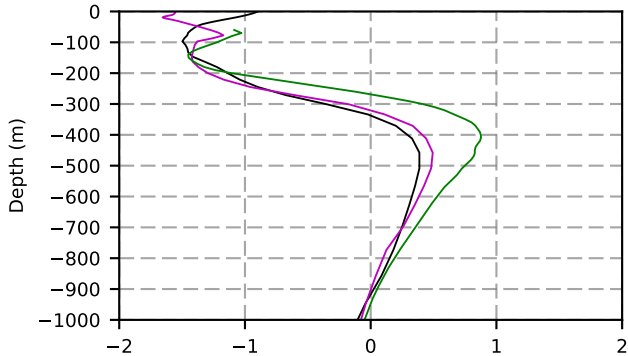

2065 mean temperature
@ moor Arctic B box

2065 mean Salinity
@ moor Arctic B box

@ moor EUR box

@ moor EUR box