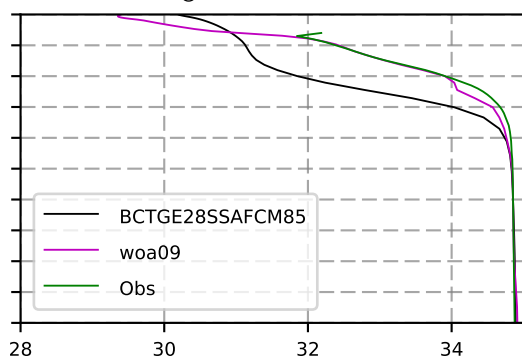

2070 mean temperature  
@ moor Arctic B box

2070 mean Salinity  
@ moor Arctic B box

@ moor EUR box

@ moor EUR box