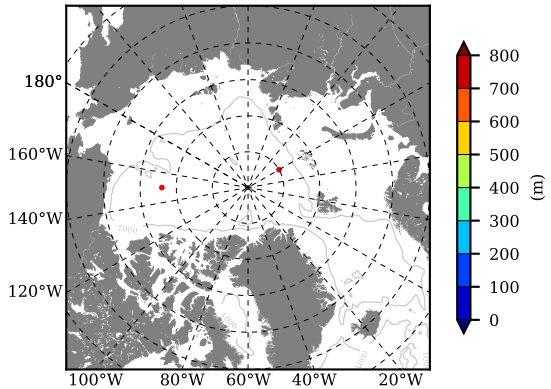

BCTGE28SSBDY AW Max Temp over 1980

AW Max Temp from PHC 3.0

BCTGE28SSBDY AW Max Temp depth

AW Max Temp depth from PHC 3.0