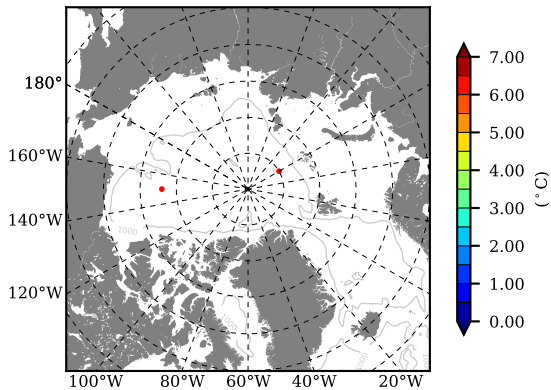

BCTGE28SSBDY AW Max Temp over 1980

AW Max Temp from PHC 3.0

BCTGE28SSBDY AW Max Temp depth

AW Max Temp depth from PHC 3.0