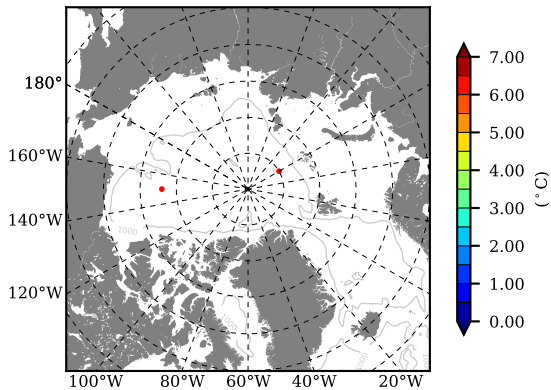

BCTGE28SSBDY AW Max Temp over 1981

AW Max Temp from PHC 3.0

BCTGE28SSBDY AW Max Temp depth

AW Max Temp depth from PHC 3.0