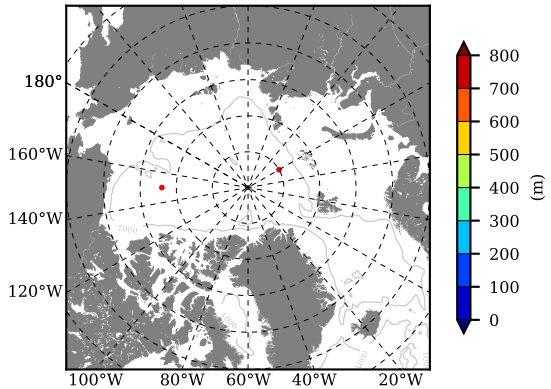

BCTGE28SSBDY AW Max Temp over 1981

AW Max Temp from PHC 3.0

BCTGE28SSBDY AW Max Temp depth

AW Max Temp depth from PHC 3.0